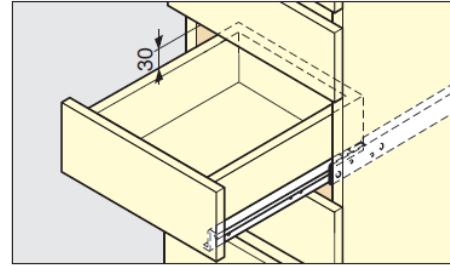

GRKA6 Under Mount 3/4 Extension Drawer Runner

Max load 15kg · Detachable · Self-Closing

Features

- 3/4 extension (2 members)
- Urethane roller provides smooth and silent movement
- The drawer is detachable
- Self-closing

Recommended Screws

- M3 or M3.5 screw

No.	Part Name	Material	Finish/Colour
①	Inner Rail	Steel	Powder Coating/White
②	Outer Rail	Steel	Powder Coating/White
③	Roller	Polyurethane (PUR)/Polyacetal (POM)	Black/White
④	Rail Guide	Polyacetal (POM)	White
⑤	Roller Washer	Steel	Clear Zinc Chromate
⑥	Shaft	Steel	Nickel

Sold in pairs

Part No.	Slide Length	Travel Length	Inner Rail					Outer Rail					Load Capacity (per pair)	
			A	B	C	D	Holes	E	F	G	H	Holes		
GRKA6-300	296	205	165	-	-	115	6	112.5	112.5	-	-	6	147 N	15 kg
GRKA6-350	346	250	210	-	-	120	6	91.5	92	91.5	-	6		
GRKA6-400	396	295	127.5	127.5	-	125	7	108.5	108	108.5	-	7		
GRKA6-450	446	340	150	150	-	130	7	125	125	125	-	7		
GRKA6-500	496	380	170	170	-	140	7	106	106.5	106.5	106	7		
GRKA6-550	546	420	190	190	-	150	7	119	118.5	118.5	119	8		
GRKA6-600	596	460	140	140	140	160	8	131.5	131	131	131.5	8		