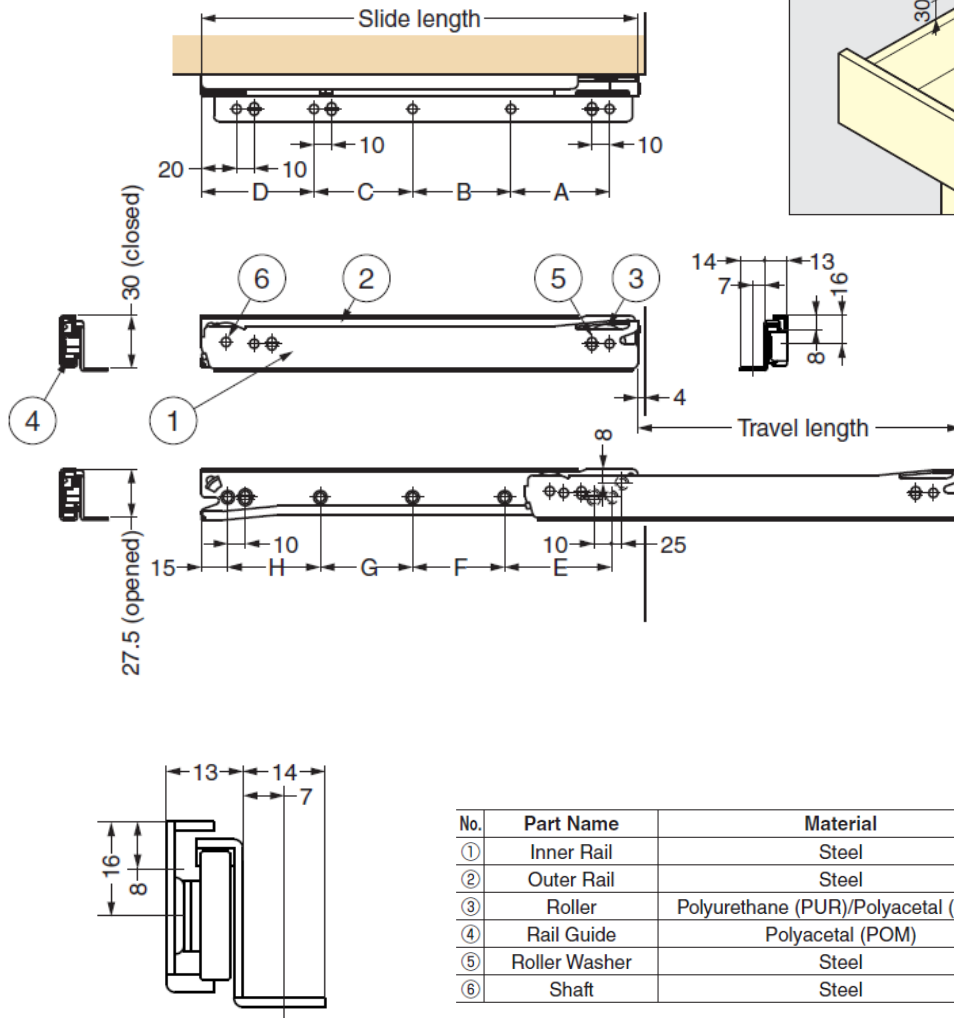

GRKA6 Under Mount 3/4 Extension Drawer Runner

Max load 15kg · Detachable · Self-Closing

Features

- 3/4 extension (2 members)
- Urethane roller provides smooth and silent movement
- The drawer is detachable
- Self-closing

Recommended Screws

- M3 or M3.5 screw

No.	Part Name	Material	Finish/Colour
①	Inner Rail	Steel	Powder Coating/White
②	Outer Rail	Steel	Powder Coating/White
③	Roller	Polyurethane (PUR)/Polyacetal (POM)	Black/White
④	Rail Guide	Polyacetal (POM)	White
⑤	Roller Washer	Steel	Clear Zinc Chromate
⑥	Shaft	Steel	Nickel

Sold in pairs

Part No.	Slide Length	Travel Length	Inner Rail					Outer Rail					Load Capacity (per pair)	
			A	B	C	D	Holes	E	F	G	H	Holes		
GRKA6-300	296	205	165	-	-	115	6	112.5	112.5	-	-	6	147 N	15 kg
GRKA6-350	346	250	210	-	-	120	6	91.5	92	91.5	-	6		
GRKA6-400	396	295	127.5	127.5	-	125	7	108.5	108	108.5	-	7		
GRKA6-450	446	340	150	150	-	130	7	125	125	125	-	7		
GRKA6-500	496	380	170	170	-	140	7	106	106.5	106.5	106	7		
GRKA6-550	546	420	190	190	-	150	7	119	118.5	118.5	119	8		
GRKA6-600	596	460	140	140	140	160	8	131.5	131	131	131.5	8		